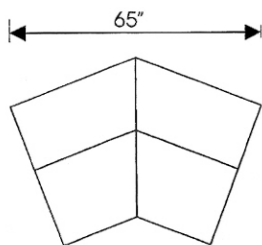

AMANDA COLLECTION

797 SERIES

797-11
ARMLESS CHAIR
24W 38D 33H

797-15
CHAIR
35W 38D 33H

797-16
LF 1 ARM CHAIR
30W 38D 33H

797-17
RF 1 ARM CHAIR
30W 38D 33H

797-21
OTTOMAN
24W 24D 18H

797-44
WEDGE
65W 38D 33H

797-46
LF ANGLE LOVESEAT
68W 38D 33H

797-47
RF ANGLE LOVESEAT
68W 38D 33H

797-65
2 ARM LOVESEAT
58W 38D 33H

797-66
LF 1 ARM LOVESEAT
53W 38D 33H

797-67
RF 1 ARM LOVESEAT
53W 38D 33H

797-85
2 ARM SOFA
82W 38D 33H